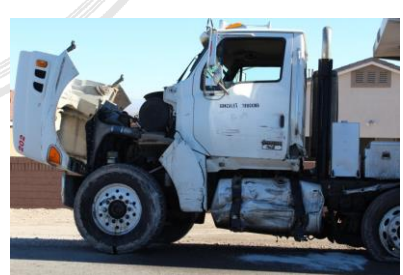

Nevada Highway Patrol

<https://nhp.nv.gov>

Like us on [Facebook](#) follow us on [Twitter](#)

December 17, 2015

Trooper Chelsea Stuenkel
Nevada Highway Patrol – Northern Command
Public Information Officer
cstuenkel@dps.state.nv.us or (702) 432-5277

Media Release

Las Vegas Pickup Driver Killed in Crash with Dump Truck

On Thursday, December 17, 2015 at approximately 9:28 a.m. Troopers from the Nevada Highway Patrol were dispatched to an accident on Interstate 215 north of Ann Rd.

The preliminary crash investigation revealed that a black Dodge pickup was traveling southbound on IR215 north of Ann Rd in the right travel lane. A white Sterling dump truck was traveling northbound on IR215 north of Ann Rd in the right travel lane. The driver of the Dodge pickup failed to maintain his travel lane, crossed the center line, and entered the travel lane of the dump truck. The left front of the Dodge struck the left side of the dump truck.

The 43 year old male driver of the Dodge pickup, from Las Vegas, NV succumbed to injuries sustained in the crash and was pronounced deceased on scene. The 43 year old male driver of the dump truck was not transported.

This marks Nevada Highway Patrol-Southern Command's 60th fatal crash for this 2015 resulting in 67 deaths.

You can contact Trooper C. Stuenkel at 702-469-3882 or Trooper L. Hixson at 702-533-6808 for further information.

XXXX