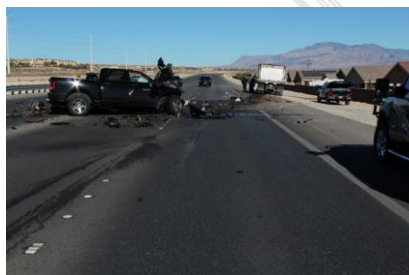

Nevada Highway Patrol

<https://nhp.nv.gov>

Like us on [Facebook](#) follow us on [Twitter](#)

December 17, 2015

Trooper Chelsea Stuenkel
Nevada Highway Patrol – Northern Command
Public Information Officer
cstuenkel@dps.state.nv.us or (702) 432-5277

Media Release

Las Vegas Pickup Driver Killed in Crash with Dump Truck

On Thursday, December 17, 2015 at approximately 9:28 a.m. Troopers from the Nevada Highway Patrol were dispatched to an accident on Interstate 215 north of Ann Rd.

The preliminary crash investigation revealed that a black Dodge pickup was traveling southbound on IR215 north of Ann Rd in the right travel lane. A white Sterling dump truck was traveling northbound on IR215 north of Ann Rd in the right travel lane. The driver of the Dodge pickup failed to maintain his travel lane, crossed the center line, and entered the travel lane of the dump truck. The left front of the Dodge struck the left side of the dump truck.

The 43 year old male driver of the Dodge pickup, from Las Vegas, NV succumbed to injuries sustained in the crash and was pronounced deceased on scene. The 43 year old male driver of the dump truck was not transported.

This marks Nevada Highway Patrol-Southern Command's 60th fatal crash for this 2015 resulting in 67 deaths.

You can contact Trooper C. Stuenkel at 702-469-3882 or Trooper L. Hixson at 702-533-6808 for further information.

XXXX